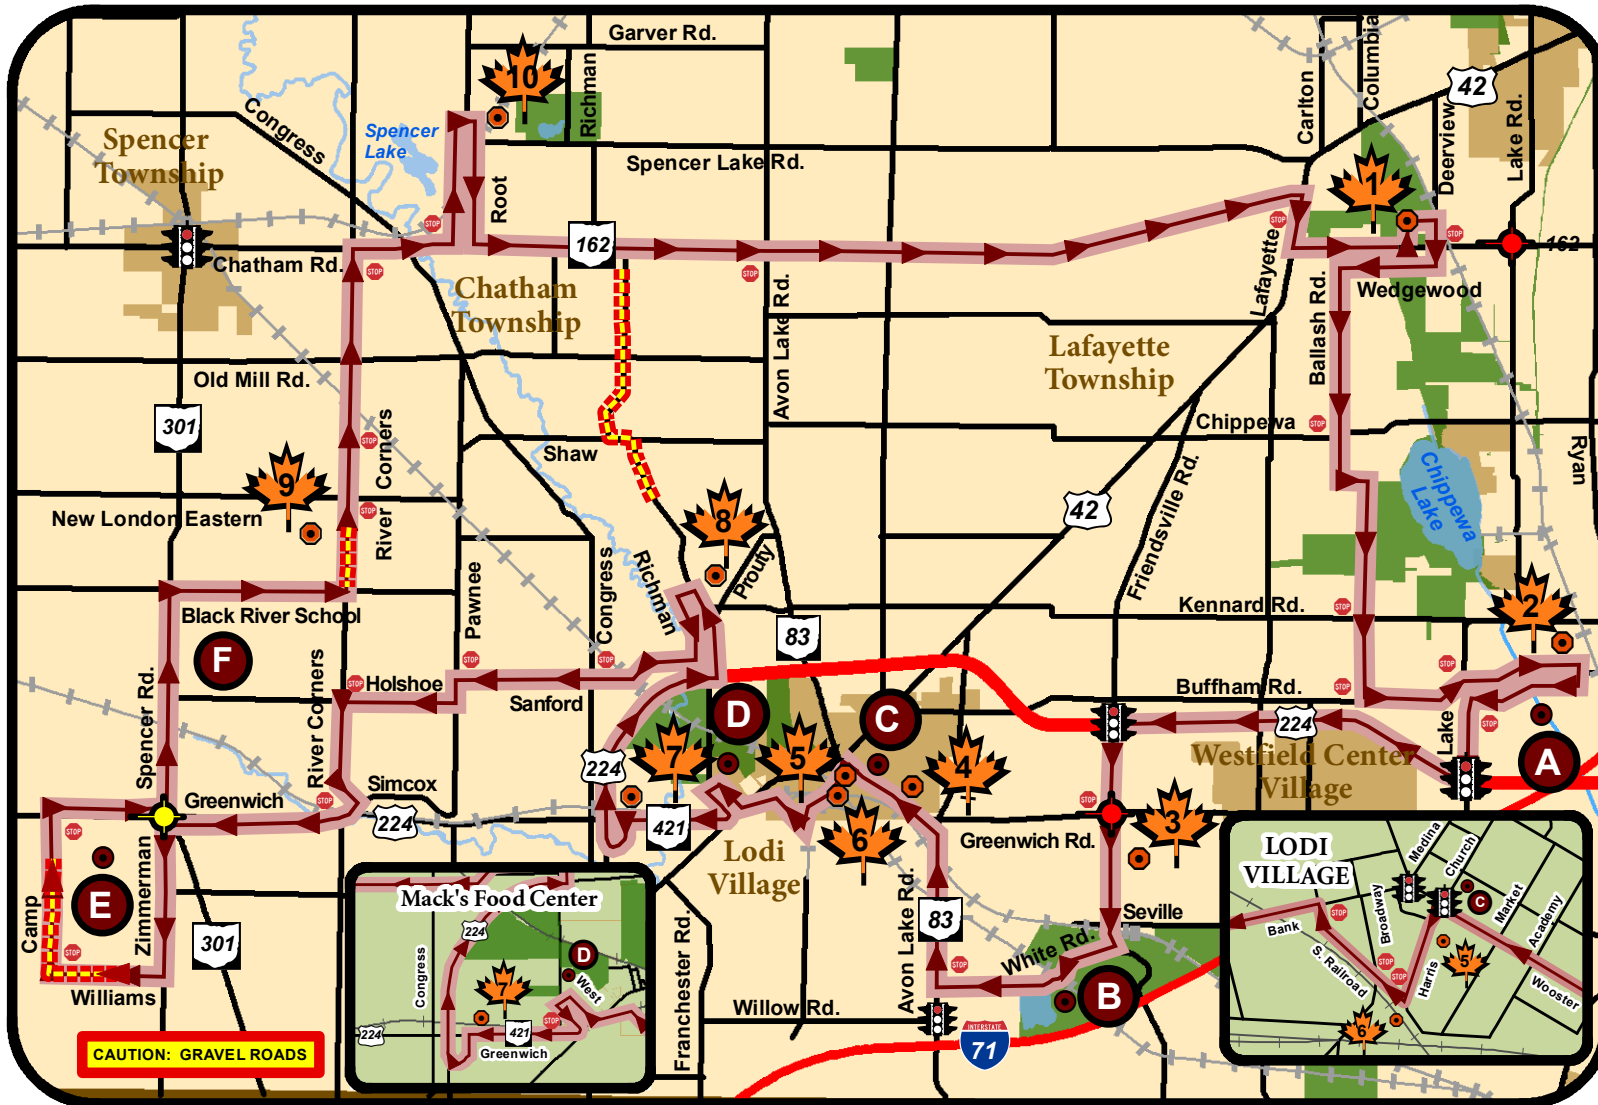

2018 Medina County Fall Foliage Tour

October 13 & 14 Noon - 5 p.m.

Tour Hosts:

1. **Pioneers in the Park**
Buckeye Woods Park
6335 Wedgewood Rd., Medina
2. **Northern Ohio Railway Museum**
5515 Buffham Rd., Seville
3. **Morning Star Farm Ministries**
9241 Friendsville Rd., Seville
4. **Lodi Library**
635 Wooster St., Lodi
5. **Lodi Harrisville Historical Soc.**
111 Harris St., Lodi
6. **Lodi Railroad Museum**
204 Railroad St., Lodi
7. **Mack's Food Center**
9945 Greenwich Rd., Lodi
8. **Richman Farms**
7833 Richman Rd., Lodi
9. **Pine Crest Farms**
7586 River Corners, Spencer
10. **Circle B Stables**
5815 Root Rd., Spencer

Points of Interest:

- A. **SOS -- Sign Our Streams**
Chippewa Ditch
- B. **Killbuck Lakes Park**
7996 White Rd., Burbank
- C. **First Congregational Church**
114 Church St., Lodi
- D. **Crop King**
134 West Dr., Lodi
- E. **Whistle Hollow Farm**
9324 Zimmerman Rd., Homerville
- F. **Amish Farms/Schools**
Homerville/Spencer Area