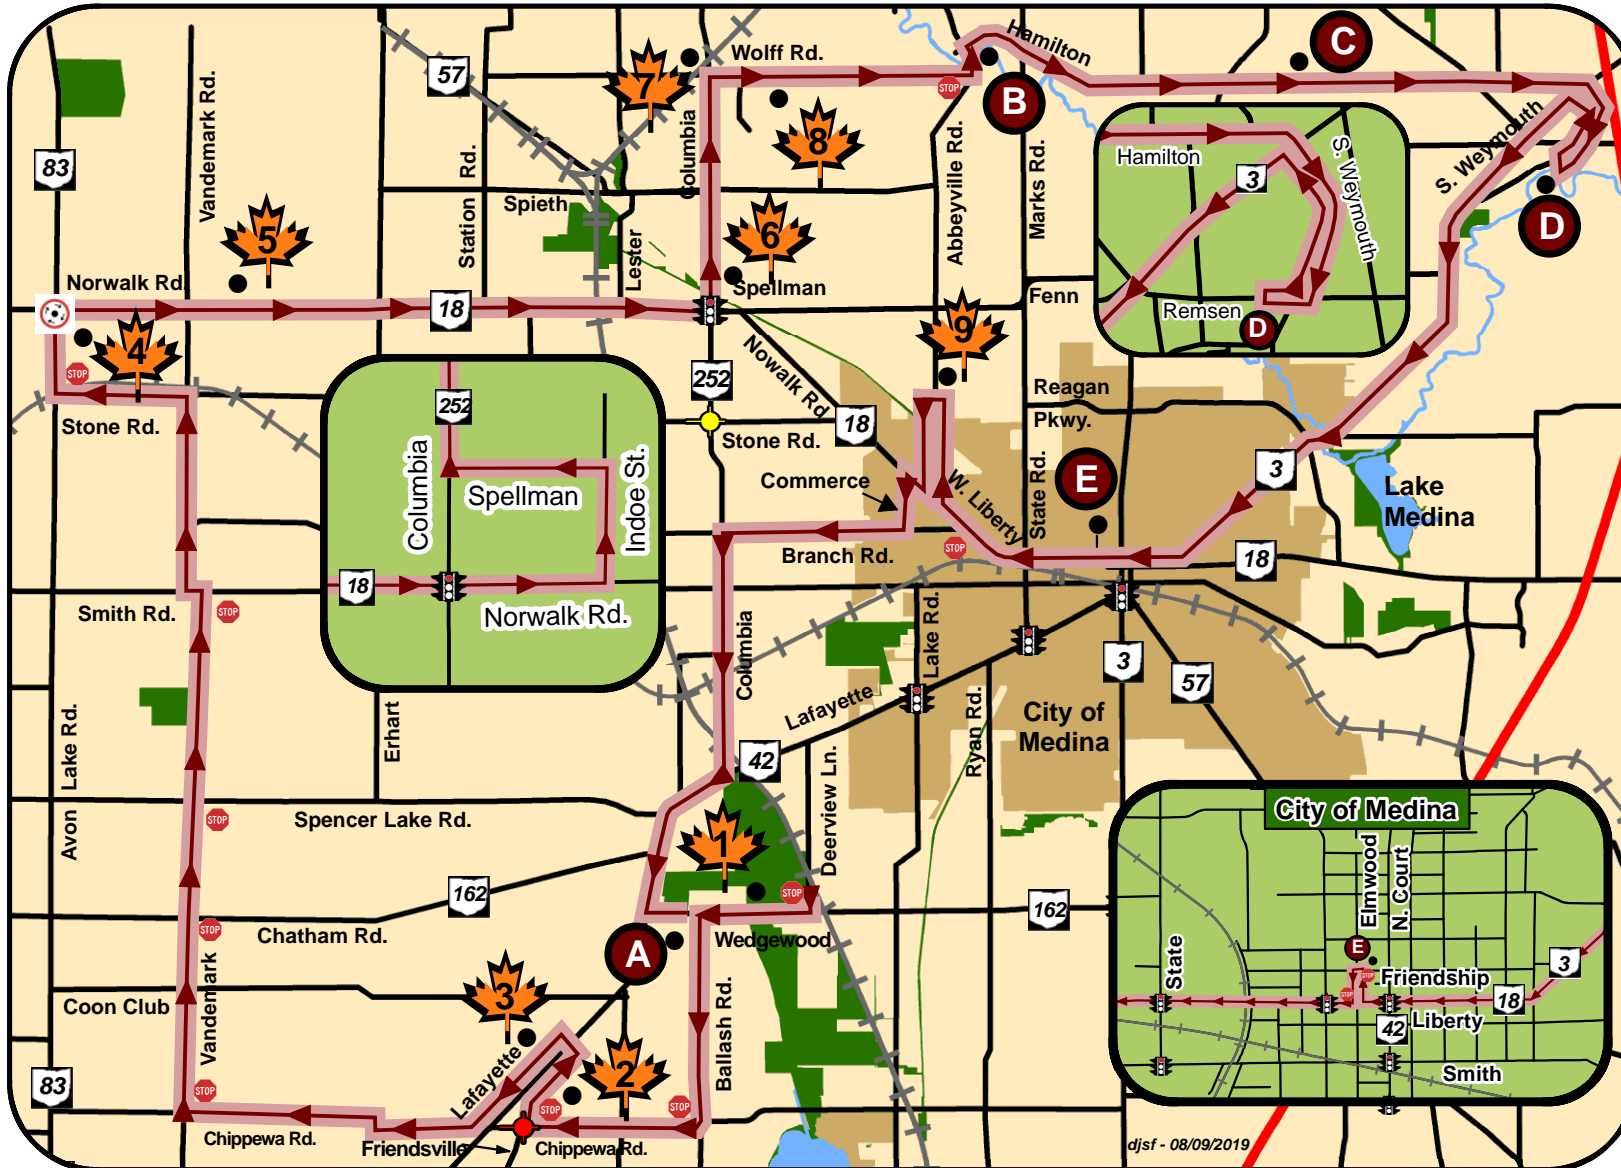

# 2019 Medina County Fall Foliage Tour

October 12 & 13

Noon - 5 p.m.

## Tour Hosts:

- Pioneers in the Park**  
Buckeye Woods Park  
6335 Wedgewood, Medina
- Izaak Walton League - Medina Chapter**  
7085 Friendsville, Medina
- Richardson Farms**  
6984 Lafayette Rd., Medina
- Litchfield Historical Soc.**  
9268 Norwalk Rd., Litchfield
- DeSimone's Country Market**  
8517 Norwalk Rd., Medina
- York Twp. Historical Soc.**  
6547 Spellman, Medina
- Buckeye Library MCDL**  
6625 Wolff Rd., Medina
- Wolff Dairy Farm**  
6294 Wolff Rd., Medina
- Majestic Meadows Alpacas and Boutique**  
4195 Abbeyville Rd., Med.

## Points of Interest:

- New State Law – Drive By**  
Pass cyclists min. 3 feet
- SOS – Sign Our Stream – Drive By – West Branch**  
of the Rocky River
- Ravine's Edge Maple Farm**  
4189 Hamilton Rd., Medina
- Weymouth Preservation Society**  
3314 Myers Rd., Medina
- John Smart House Medina County Historical Society**  
206 N. Elmwood, Medina