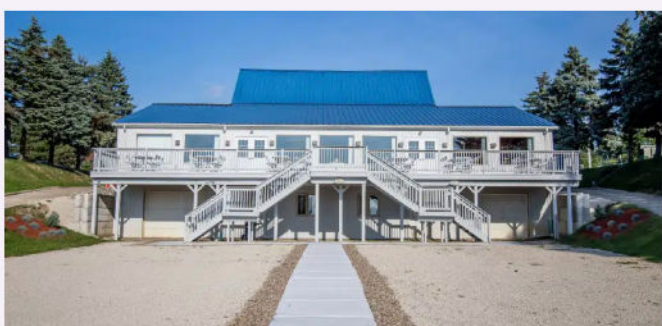

ATTRactions

- 1 Skyview Lodge
- 2 Scene75
- 3 Mapleside Farms
- 4 Ohio Pie Company
- 5 Market 42
- 6 Comfort Suites
- 7 Quality Inn
- 8 Medina County Fairgrounds
- 9 Castle Noel
- 10 Foundry Social
- 11 Medina Square
- 12 Fairfield Inn & Suites
- 13 Holiday Inn Express & Suites
- 14 Williams on the Lake
- 15 Root Candles
- 16 Picklebacks Bar and Lounge
- 17 Corkscrew Saloon
- 18 Hampton Inn
- 19 Hawthorn Extended Stay
- 20 White Timbers Winery
- 21 Escape Wadsworth
- 22 Grizzly Arcade
- 23 Main Street Wadsworth
- 24 Holiday Inn Express & Suites
- 25 Comfort Inn & Suites

SKYVIEW LODGE

Skyview Lodge (336 Pearl Road, Brunswick) is a hidden-gem event venue with an anything-goes atmosphere—making it especially well-suited for small book conventions, vendor markets, collector fairs, and fan meetups. With space for up to 200 guests, a spacious deck, and outdoor amenities, it can easily be arranged for vendor booths, panels, or demonstrations. Truly a venue that offers more of a “creative community hangout” than formal banquet hall, Skyview Lodge give groups an adaptable backdrop where unique, personality-driven events can come to life

Medina County Fairgrounds (720 W. Smith Road, Medina) is ideal for larger-scale gatherings such as collector expos, fandom festivals, trade shows, and community events. The 34,000-square-foot Community Center provides flexible indoor space for vendor halls and programming. With ample parking and accessibility to indoor and seasonal outdoor setups, this location is ideal for multiple sizes of events. The fair staff is excellent at setting up all your event needs including promotion of events and on-site day-of participation.